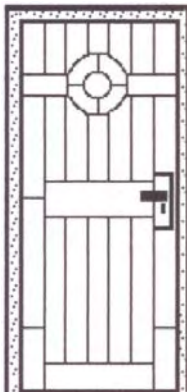

TM

North
Unit D / 134 -140 Old Pittwater Road
Brookvale NSW 2100
Ph 9458-4788 Fax 9458-4799
South
2/18 Endeavour Road
Caringbah NSW 2229
Ph 9524-2255 Fax 9525-0855

P.O. Box 1003 Brookvale NSW 2100
ABN 21 798 146 768

STEEL SECURITY DOORS

SD19

BEAT THE BUGS AND BURGLARS

www.alsafesecurity.com.au

Incorporating- Alsafes Doors & Screens, Alsafes Security Locksmiths
Master Security Licence No 408 124 795