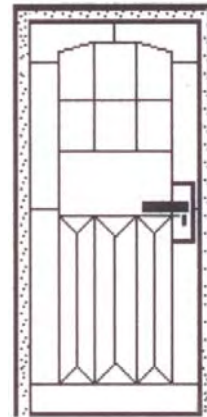

North
Unit D / 134 -140 Old Pittwater Road
Brookvale NSW 2100
Ph 9458-4788 Fax 9458-4799
South
2/18 Endeavour Road
Caringbah NSW 2229
Ph 9524-2255 Fax 9525-0855

P.O. Box 1003 Brookvale NSW 2100
ABN 21 798 146 768

STEEL SECURITY DOORS

THE DOOR DESIGNS BELOW ALL REQUIRE STAINLESS STEEL SECURITY MESH TO BE ATTACHED TO THE REAR OF THE DOOR.

SD24

BEAT THE BUGS AND BURGLARS

www.alsafesecurity.com.au

Incorporating- Alsafe Doors & Screens, Alsafe Security Locksmiths
Master Security Licence No 408 124 795