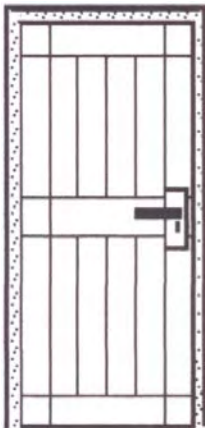

TM

North
Unit D / 134 -140 Old Pittwater Road
Brookvale NSW 2100
Ph 9458-4788 Fax 9458-4799
South
2/18 Endeavour Road
Caringbah NSW 2229
Ph 9524-2255 Fax 9525-0855

P.O. Box 1003 Brookvale NSW 2100
ABN 21 798 146 768

STEEL SECURITY DOORS

SD16

BEAT THE BUGS AND BURGLARS

www.alsafesecurity.com.au

Incorporating- Alsafes Doors & Screens, Alsafes Security Locksmiths
Master Security Licence No 408 124 795