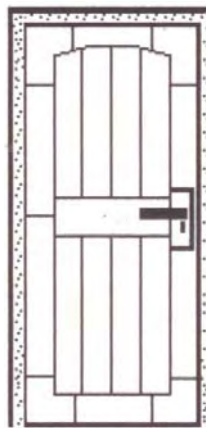

TM

North
Unit D / 134 -140 Old Pittwater Road
Brookvale NSW 2100
Ph 9458-4788 Fax 9458-4799
South
2/18 Endeavour Road
Caringbah NSW 2229
Ph 9524-2255 Fax 9525-0855

P.O. Box 1003 Brookvale NSW 2100
ABN 21 798 146 768

STEEL SECURITY DOORS

SD17

BEAT THE BUGS AND BURGLARS

www.alsafesecurity.com.au

Incorporating- Alsafes Doors & Screens, Alsafes Security Locksmiths
Master Security Licence No 408 124 795