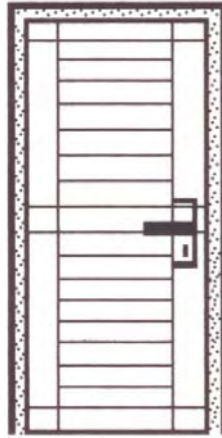

TM

North
Unit D / 134 -140 Old Pittwater Road
Brookvale NSW 2100
Ph 9458-4788 Fax 9458-4799
South
2/18 Endeavour Road
Caringbah NSW 2229
Ph 9524-2255 Fax 9525-0855

P.O. Box 1003 Brookvale NSW 2100
ABN 21 798 146 768

STEEL SECURITY DOORS

SD14

BEAT THE BUGS AND BURGLARS

www.alsafesecurity.com.au

Incorporating- Alsafes Doors & Screens, Alsafes Security Locksmiths
Master Security Licence No 408 124 795