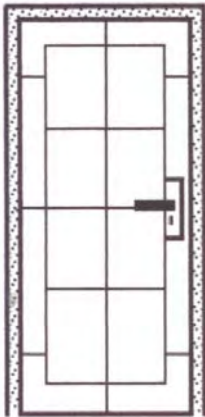

STEEL SECURITY DOORS

THE DOOR DESIGNS BELOW ALL REQUIRE STAINLESS STEEL SECURITY MESH TO BE ATTACHED TO THE REAR OF THE DOOR.

SD22