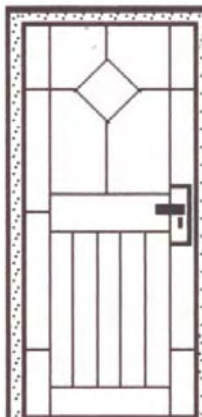

North
Unit D / 134 -140 Old Pittwater Road
Brookvale NSW 2100
Ph 9458-4788 Fax 9458-4799
South
2/18 Endeavour Road
Caringbah NSW 2229
Ph 9524-2255 Fax 9525-0855

P.O. Box 1003 Brookvale NSW 2100
ABN 21 798 146 768

STEEL SECURITY DOORS

THE DOOR DESIGNS BELOW ALL REQUIRE STAINLESS STEEL SECURITY MESH TO BE ATTACHED TO THE REAR OF THE DOOR.

SD26

BEAT THE BUGS AND BURGLARS

www.alsafesecurity.com.au

Incorporating- Alsafe Doors & Screens, Alsafe Security Locksmiths
Master Security Licence No 408 124 795