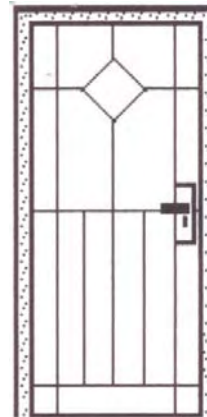

SD27

BEAT THE BUGS AND BURGLARS

www.alsafesecurity.com.au

Incorporating- Alsafe Doors & Screens, Alsafe Security Locksmiths
Master Security Licence No 408 124 795