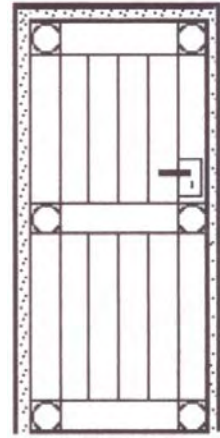

TM

North
Unit D / 134 -140 Old Pittwater Road
Brookvale NSW 2100
Ph 9458-4788 Fax 9458-4799
South
2/18 Endeavour Road
Caringbah NSW 2229
Ph 9524-2255 Fax 9525-0855

P.O. Box 1003 Brookvale NSW 2100
ABN 21 798 146 768

STEEL SECURITY DOORS

SD15

BEAT THE BUGS AND BURGLARS

www.alsafesecurity.com.au

Incorporating- Alsafes Doors & Screens, Alsafes Security Locksmiths
Master Security Licence No 408 124 795