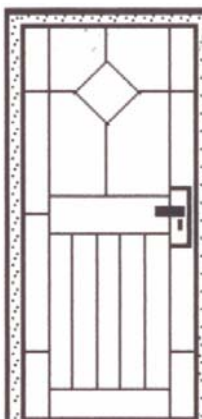

## STEEL SECURITY DOORS

**THE DOOR DESIGNS BELOW ALL REQUIRE STAINLESS STEEL SECURITY MESH TO BE ATTACHED TO THE REAR OF THE DOOR.**

**SD22**

**SD23**

**SD24**

**SD25**

**SD26**

**SD27**