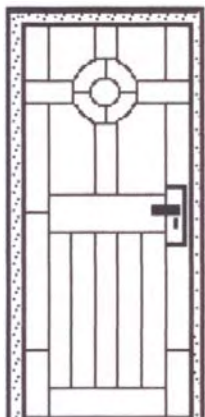

North
Unit D / 134 -140 Old Pittwater Road
Brookvale NSW 2100
Ph 9458-4788 Fax 9458-4799
South
2/18 Endeavour Road
Caringbah NSW 2229
Ph 9524-2255 Fax 9525-0855

P.O. Box 1003 Brookvale NSW 2100
ABN 21 798 146 768

STEEL SECURITY DOORS

THE DOOR DESIGNS BELOW ALL REQUIRE STAINLESS STEEL SECURITY MESH TO BE ATTACHED TO THE REAR OF THE DOOR.

SD25

BEAT THE BUGS AND BURGLARS

www.alsafesecurity.com.au

Incorporating- Alsafe Doors & Screens, Alsafe Security Locksmiths
Master Security Licence No 408 124 795