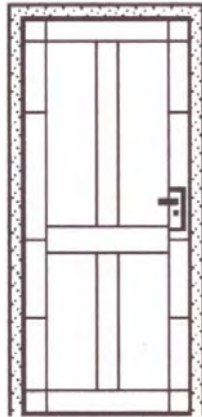

North
Unit D / 134 -140 Old Pittwater Road
Brookvale NSW 2100
Ph 9458-4788 Fax 9458-4799
South
2/18 Endeavour Road
Caringbah NSW 2229
Ph 9524-2255 Fax 9525-0855

P.O. Box 1003 Brookvale NSW 2100
ABN 21 798 146 768

STEEL SECURITY DOORS

THE DOOR DESIGNS BELOW ALL REQUIRE STAINLESS STEEL SECURITY MESH TO BE ATTACHED TO THE REAR OF THE DOOR.

SD23

BEAT THE BUGS AND BURGLARS

www.alsafesecurity.com.au

Incorporating- Alsafe Doors & Screens, Alsafe Security Locksmiths
Master Security Licence No 408 124 795