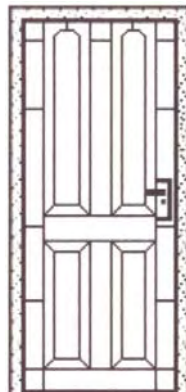

TM

North
Unit D / 134 -140 Old Pittwater Road
Brookvale NSW 2100
Ph 9458-4788 Fax 9458-4799
South
2/18 Endeavour Road
Caringbah NSW 2229
Ph 9524-2255 Fax 9525-0855

P.O. Box 1003 Brookvale NSW 2100
ABN 21 798 146 768

STEEL SECURITY DOORS

SD20

BEAT THE BUGS AND BURGLARS

www.alsafesecurity.com.au

Incorporating- Alsafes Doors & Screens, Alsafes Security Locksmiths
Master Security Licence No 408 124 795