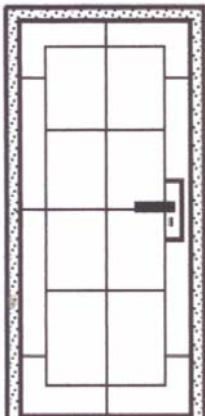

TM

ALSAFE
Security
Products
Pty Ltd

North
1/91 Old Pittwater Road
Brookvale NSW 2100
Ph 9939-4855 Fax 9939-4755
South
2/18 Endeavour Drive
Caringbah NSW 2229
Ph 9524-2255 Fax 9525-0855

P.O. Box 1003 Brookvale NSW 2100
ABN 21 798 146 768

STEEL SECURITY DOORS

THE DOOR DESIGNS BELOW ALL REQUIRE STAINLESS STEEL SECURITY MESH TO BE ATTACHED TO THE REAR OF THE DOOR.

SD22

BEAT THE BUGS AND BURGARS

www.alsafesecurity.com.au

Incorporating- Alsafe Doors & Screens, Alsafe Security Locksmiths
Master Security Licence No 408 124 795