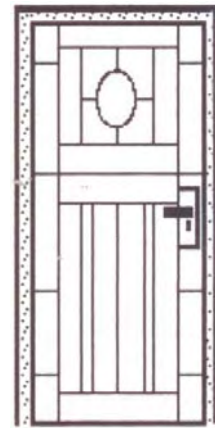

TM

North
Unit D / 134 -140 Old Pittwater Road
Brookvale NSW 2100
Ph 9458-4788 Fax 9458-4799
South
2/18 Endeavour Road
Caringbah NSW 2229
Ph 9524-2255 Fax 9525-0855

P.O. Box 1003 Brookvale NSW 2100
ABN 21 798 146 768

STEEL SECURITY DOORS

SD18

BEAT THE BUGS AND BURGLARS

www.alsafesecurity.com.au

Incorporating- Alsafes Doors & Screens, Alsafes Security Locksmiths
Master Security Licence No 408 124 795