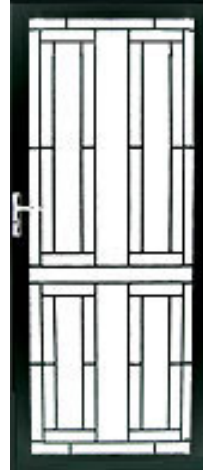

AS12

AS44

AS89

AS109

AS32

AS1111

AS22

AS2S2S

Design Designation: AS12 AS22 AS32 AS44 AS59
AS89 AS109 AS1111 AS2S2S

Features: Zinc coated & powder coated.
All steel internal bars (10mmx10mm).
Heavy duty aluminium frame.
Lock with latch feature.
Triple locking mechanism.
3 hinges, 2 keys.
Fibreglass mesh. Bug strip.