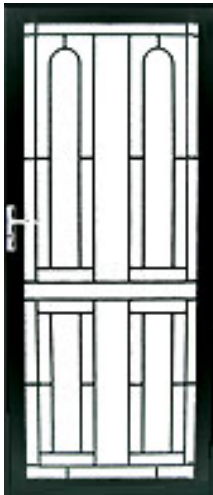

TM

North
1/91 Old Pittwater Road
Brookvale NSW 2100
Ph 9939-4855 Fax 9939-4755

South
2/18 Endeavour Road
Caringbah NSW 2229
Ph 9524-2255 Fax 9525-0855

Ally Steel Doors

P.O. Box 1003 Brookvale NSW 2100
ABN 21 798 146 768

AS109

BEAT THE BUGS AND BURGLARS

www.alsafesecurity.com.au

Incorporating- Alsafes Doors & Screens, Alsafes Security Locksmiths
Master Security Licence No 408 124 795