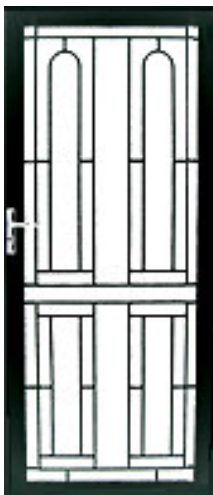

TM

North
Unit D / 134-140 Old Pittwater rd
Brookvale NSW 2100
Ph 9458-4788 Fax 9458-4799

South
2/18 Endeavour Road
Caringbah NSW 2229
Ph 9524-2255 Fax 9525-0855

Ally Steel Doors

P.O. Box 1003 Brookvale NSW 2100
ABN 21 798 146 768

AS109

BEAT THE BUGS AND BURGLARS

www.alsafesecurity.com.au

Incorporating- Alsafes Doors & Screens, Alsafes Security Locksmiths
Master Security Licence No 408 124 795